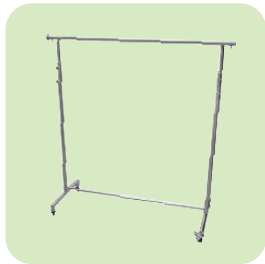

CF302

Swing Door - Wooden
765W X 2050Hmm

CF303

Pegboard with 1 (for light products)
950W X 2500Hmm

CF304

Wire Mesh
950W X 1830Hmm

CF305

Flat Shelf
1000L X 300Wmm

CF307

Slope Shelf
1000L X 300Wmm

CF308

A4 Catalogue Holder
(Wall mounted)

CF311

1M Catalogue Holder
(Wall mounted)

CF3112

Wheeled Coat Hanger
860W X 430D X 1500Hmm

CF313

Standing Coat Hanger

CF314

Catalogue Rack (Free Standing)
270L X 250W X 1210Hmm

CF315

Z Brochure Rack (Free Standing)
270W X 300D X 1440Hmm

CF316

Free Standing Shelves
860W X 400D X 1770Hmm